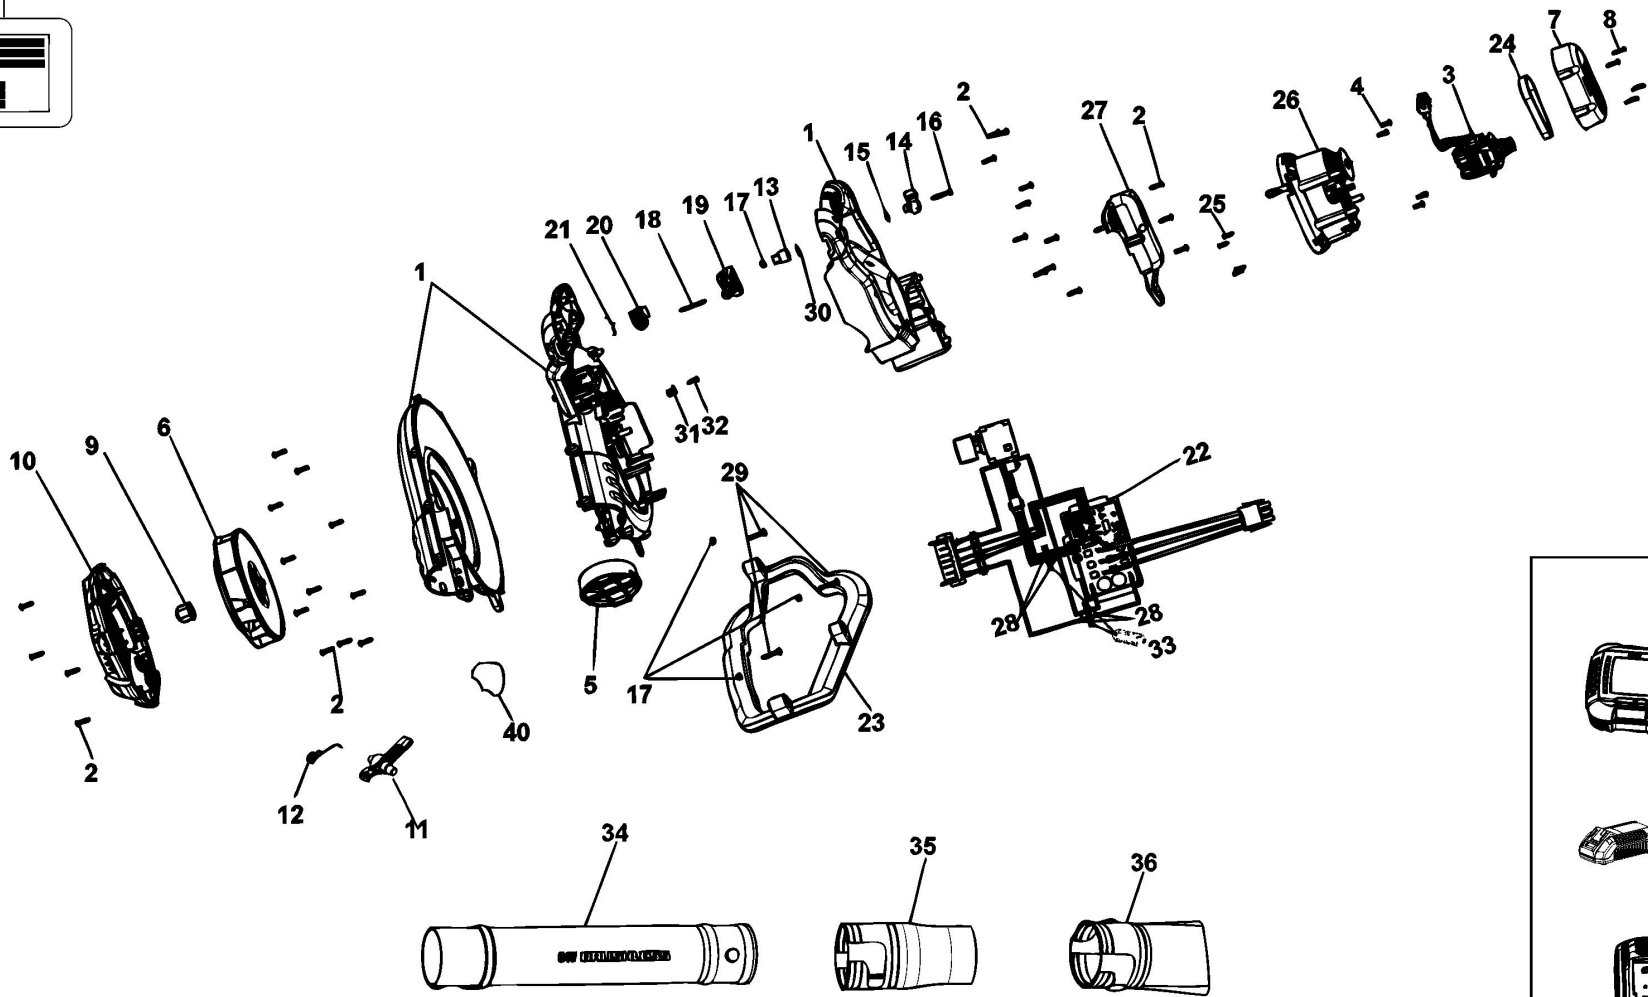

DCM572 BLOWER VAC 1

Parts List DCM572 BLOWER VAC 1

| Item | Part Number | Qty | Part Description | General Description | Other Info | Repair Inst | Markets |
|------|-------------|-----|------------------|---------------------|------------|-------------|---------|
| 1 | 90632092 | 1 | HOUSING | | | No | QW |
| 2 | 90611830 | 28 | SCREW | | | No | QW |
| 3 | 90632027 | 1 | MOTOR | | | No | QW |
| 4 | 90611829 | 4 | SCREW | | | No | QW |
| 5 | 90638746 | 1 | GRILL | | | No | QW |
| 6 | 90614555 | 1 | FAN SA | | | No | QW |
| 7 | 90631881 | 1 | BELT COVER | | | No | QW |
| 8 | 90611828 | 4 | SCREW | | | No | QW |
| 9 | 90556361 | 1 | LOCK-NUT | | | No | QW |
| 10 | 90639117 | 1 | COVER | | | No | QW |
| 11 | 90605748 | 1 | CLIP | | | No | QW |
| 12 | 90609997 | 1 | SPRING TORSION | | | No | QW |
| 13 | 90605734 | 1 | CAM | | | No | QW |
| 14 | 90605686 | 1 | ACTUATOR | | | No | QW |
| 15 | 90608646 | 1 | WASHER THRUST | | | No | QW |
| 16 | 90611827 | 1 | SCREW | | | No | QW |
| 17 | 90610773 | 4 | NUT M4 | | | No | QW |
| 18 | 90614091 | 1 | PIN | | | No | QW |
| 19 | 90605685 | 1 | TRIGGER | | | No | QW |
| 20 | 90610298 | 1 | SWITCH | | | No | QW |
| 21 | N014681 | 1 | LEAF SPRING | | | No | QW |
| 22 | N773508 | 1 | MODULE | | | No | QW |
| 23 | 90628769 | 1 | FOOT | | | No | QW |
| 24 | 90611527 | 1 | BELT | | | No | QW |
| 25 | 330019-28 | 4 | SCREW | | | No | QW |
| 26 | N510859 | 1 | GEAR CASE SA | | | No | QW |
| 27 | 90631883 | 1 | BATTERY COVER | | | No | QW |
| 28 | 492141-00 | 4 | TIE | | | No | QW |
| 29 | 90638101 | 3 | SCREW | | | No | QW |
| 30 | 90605688 | 1 | SPRING | | | No | QW |
| 31 | 90611771 | 1 | CLIP | | | No | QW |
| 32 | 330019-31 | 1 | SCREW | | | No | QW |