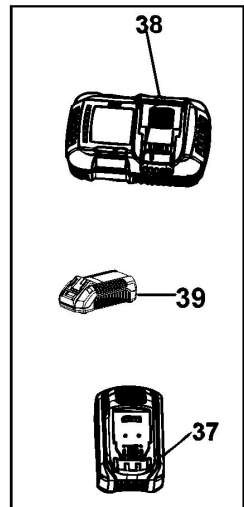

DCM572 BLOWER VAC 1

Parts List DCM572 BLOWER VAC 1

| Item | Part Number | Qty | Part Description | General Description | Other Info | Repair Inst | Markets |
|------|-------------|-----|------------------|---------------------|------------|-------------|---------|
| 1 | 90632092 | 1 | HOUSING | | | No | QW |
| 2 | 90611830 | 28 | SCREW | | | No | QW |
| 3 | 90632027 | 1 | MOTOR | | | No | QW |
| 4 | 90611829 | 4 | SCREW | | | No | QW |
| 5 | 90638746 | 1 | GRILL | | | No | QW |
| 6 | 90614555 | 1 | FAN SA | | | No | QW |
| 7 | 90631881 | 1 | BELT COVER | | | No | QW |
| 8 | 90611828 | 4 | SCREW | | | No | QW |
| 9 | 90556361 | 1 | LOCK-NUT | | | No | QW |
| 10 | 90639117 | 1 | COVER | | | No | QW |
| 11 | 90605748 | 1 | CLIP | | | No | QW |
| 12 | 90609997 | 1 | SPRING TORSION | | | No | QW |
| 13 | 90605734 | 1 | CAM | | | No | QW |
| 14 | 90605686 | 1 | ACTUATOR | | | No | QW |
| 15 | 90608646 | 1 | WASHER THRUST | | | No | QW |
| 16 | 90611827 | 1 | SCREW | | | No | QW |
| 17 | 90610773 | 4 | NUT M4 | | | No | QW |
| 18 | 90614091 | 1 | PIN | | | No | QW |
| 19 | 90605685 | 1 | TRIGGER | | | No | QW |
| 20 | 90610298 | 1 | SWITCH | | | No | QW |
| 21 | N014681 | 1 | LEAF SPRING | | | No | QW |
| 22 | N773508 | 1 | MODULE | | | No | QW |
| 23 | 90628769 | 1 | FOOT | | | No | QW |
| 24 | 90611527 | 1 | BELT | | | No | QW |
| 25 | 330019-28 | 4 | SCREW | | | No | QW |
| 26 | N510859 | 1 | GEAR CASE SA | | | No | QW |
| 27 | 90631883 | 1 | BATTERY COVER | | | No | QW |
| 28 | 492141-00 | 4 | TIE | | | No | QW |
| 29 | 90638101 | 3 | SCREW | | | No | QW |
| 30 | 90605688 | 1 | SPRING | | | No | QW |
| 31 | 90611771 | 1 | CLIP | | | No | QW |
| 32 | 330019-31 | 1 | SCREW | | | No | QW |